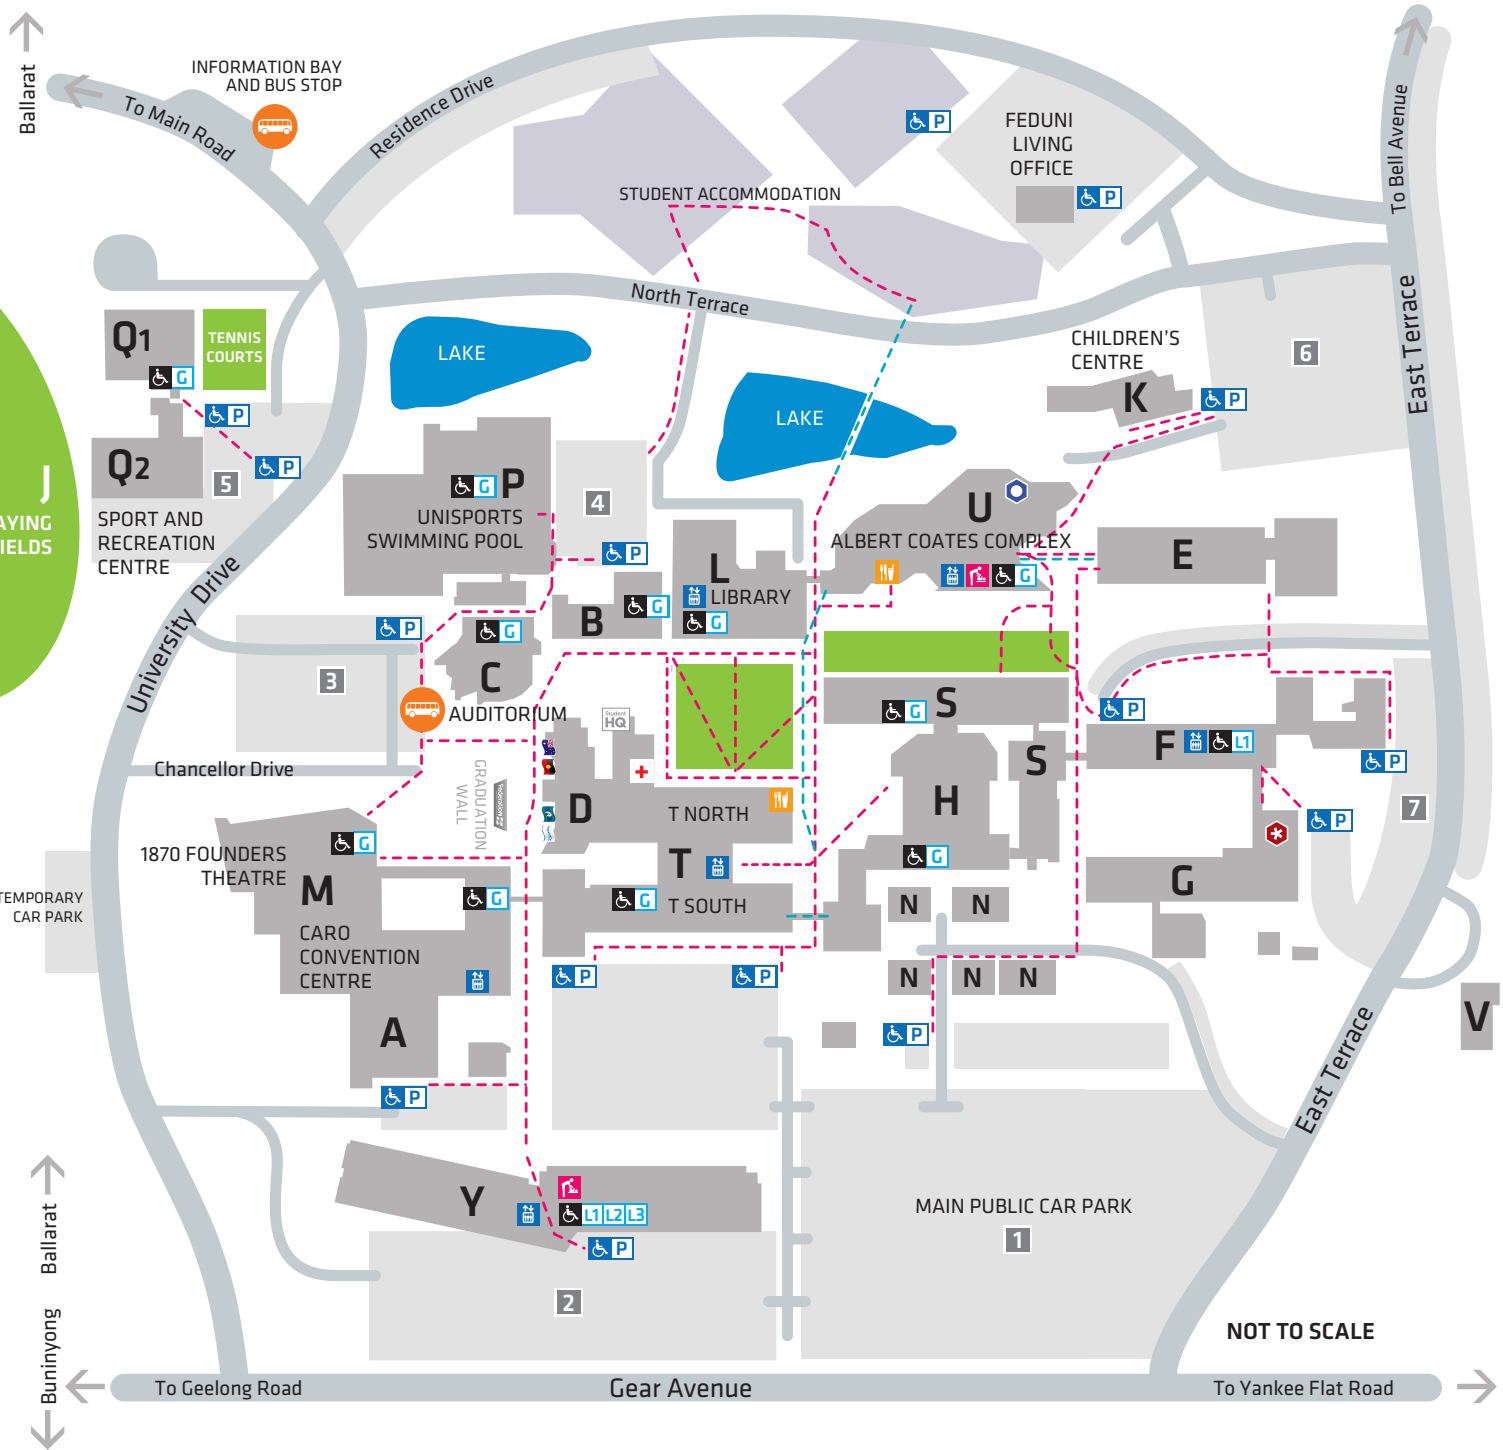

# Mt Helen Campus, Ballarat | Mobility Access Map